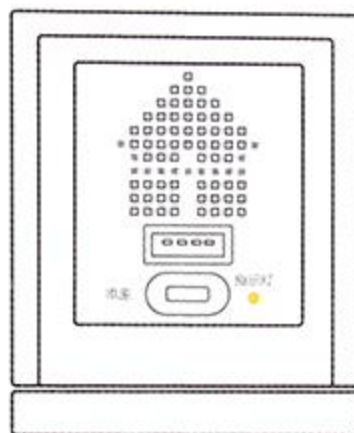

Install Introduction

1

Connecting to the power, and waiting for the indicator light on the rear of Xiaomi IP camera be flickering.