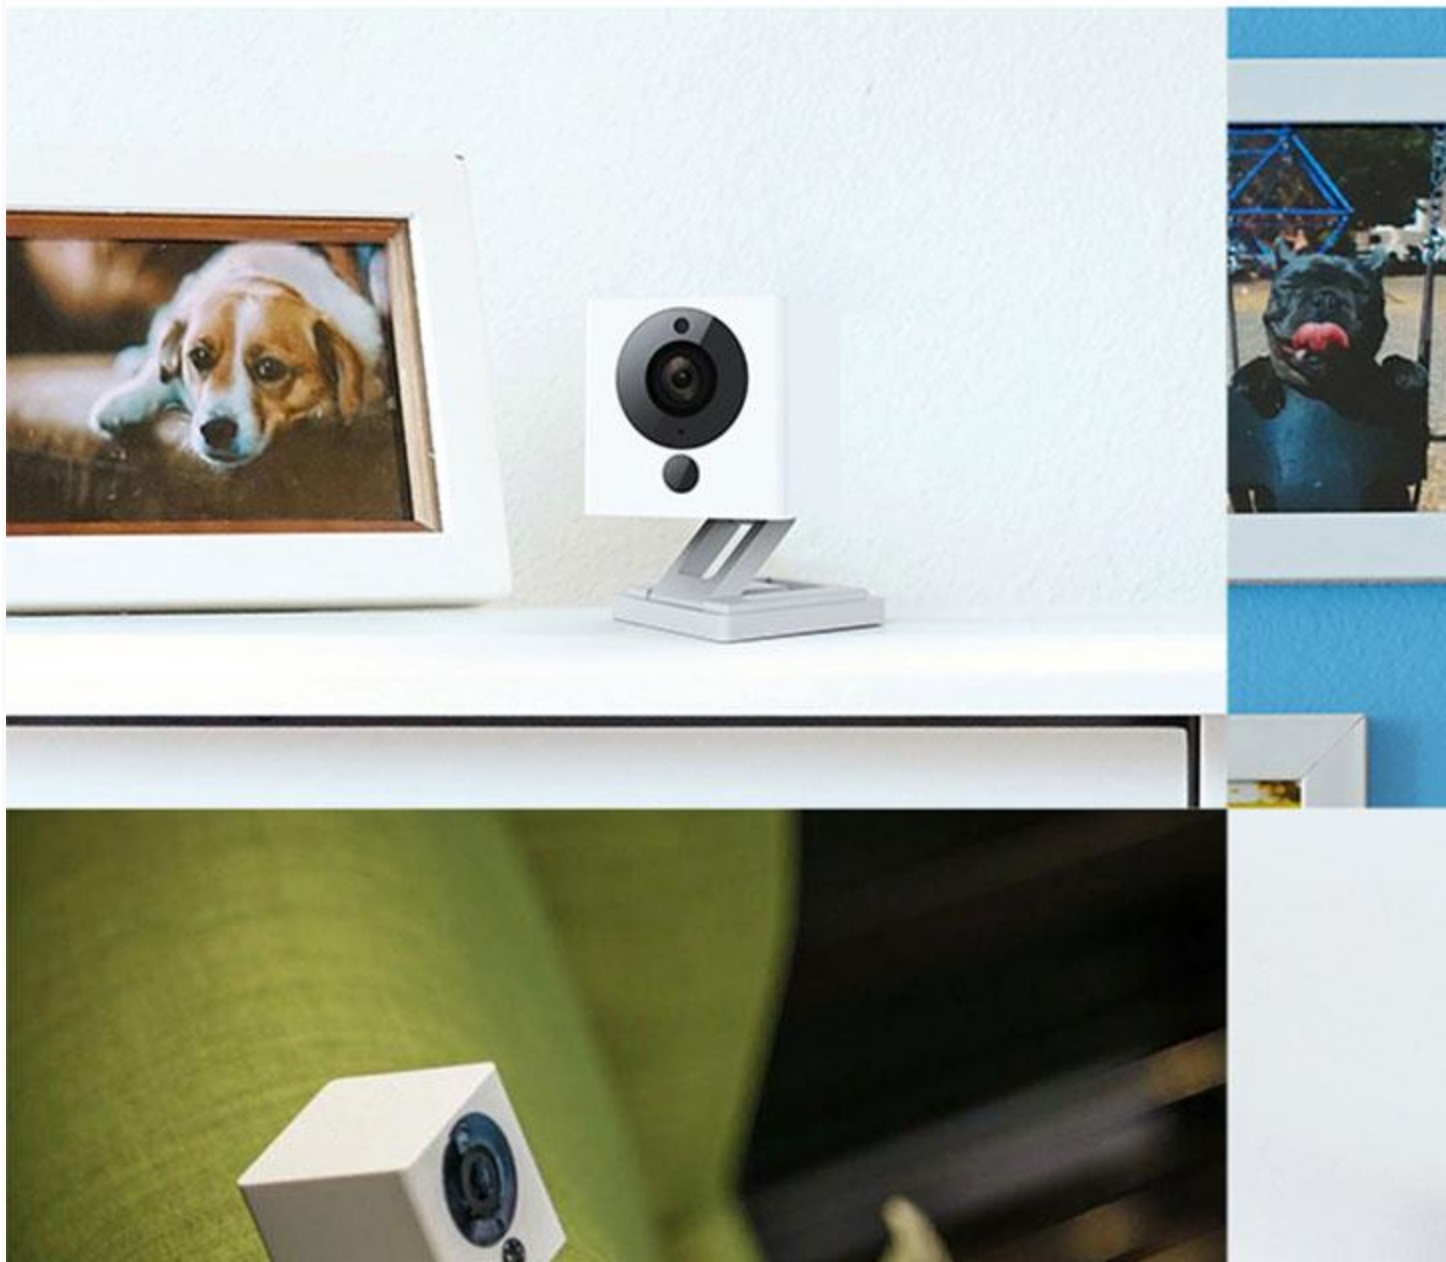

Magnetic Mount

Magnetic mount design, it can adsorb any metal it on the wall and ceiling with adhesive tape